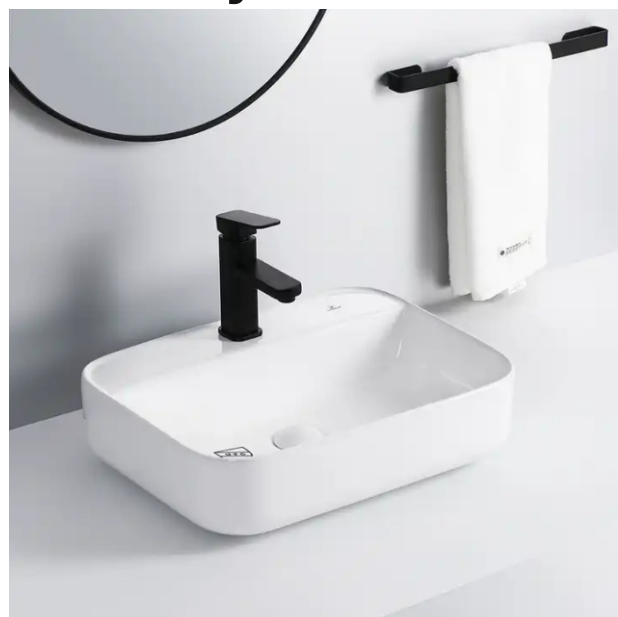

Dream 500x390x130MM

Brooklyn 500x395x140mm

RCW-142101WH